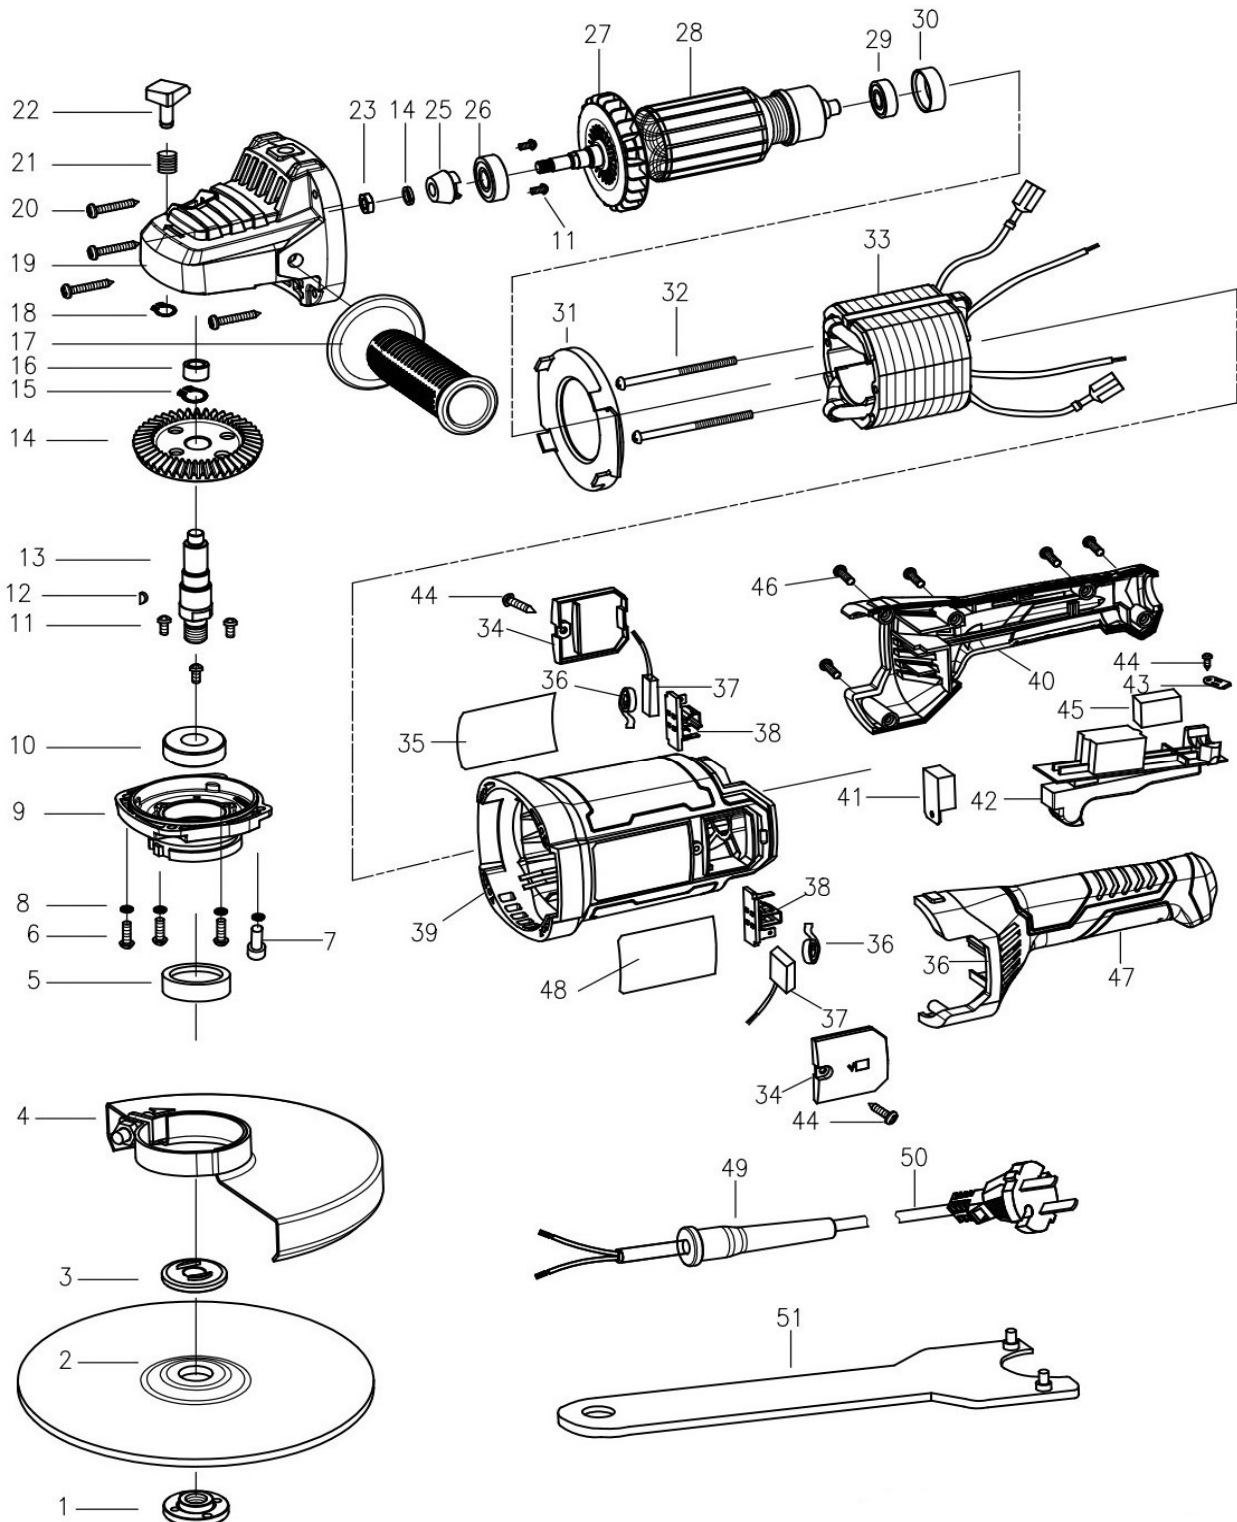

### 9993240.1 AMOLAD. ANG 180mm 2100W DP

**9993240.1 AMOLAD. ANG 180mm 2100W DP**

| <b>Codigo</b> | <b>Item</b> | <b>Descripcion</b>                        |
|---------------|-------------|---|
| R999320118    | 1           | ARANDELA AJUSTA DISCO 1 p/9993240.1/50.1  |
| R999320119    | 3           | ARANDELA APOYA DISCO 3 p/9993240.1/50.1   |
| R999320120    | 4           | PROTECTOR DE DISCO 4 p/9993240.1          |
| R999320121    | 5           | RETEN 5 p/9993240.1/50.1                  |
| R999320122    | 9           | TAPA PORTA ENGRANAJE 9 p/9993240.1/50.1   |
| R999320123    | 12          | CHAVETA 12 p/9993240.1/50.1               |
| R999320124    | 13          | EJE DE MANDO 13 p/9993240.1/50.1          |
| R999320125    | 14          | ENGRANAJE 14 p/9993240.1/50.1             |
| R999320126    | 15          | TRABA 15 p/9993240.1/50.1                 |
| R999320127    | 16          | BUJE 16 p/9993240.1/50.1                  |
| R999320128    | 17          | MANIJA LATERAL 17 p/9993240.1/50.1        |
| R999320129    | 18          | TRABA 18 p/9993240.1/50.1                 |
| R999320130    | 19          | p/9993240.1/50.1                          |
| R999320131    | 21          | RESORTE TRABA DISCO 21 p/9993240.1/50.1   |
| R999320132    | 22          | TRABA DISCO 22 p/9993240.1/50.1           |
| R999320133    | 23          | TUERCA 23 p/9993240.1/50.1                |
| R999320134    | 24          | ARANDELA 24 p/9993240.1/50.1              |
| R999320135    | 25          | PIÑON 25 p/9993240.1/50.1                 |
| R999320136    | 27          | VENTILADOR 27 p/9993240.1/50.1            |
| R999320137    | 28          | ROTOR 28 p/9993240.1/50.1                 |
| R999320138    | 30          | p/9993240.1/50.1                          |
| R999320139    | 31          | DEFECTOR DE AIRE 31 p/9993240.1/50.1      |
| R999320140    | 33          | ESTATOR 33 p/9993240.1/50.1               |
| R999320141    | 34          | TAPA PORTA CARBONES 34 p/9993240.1/50.1   |
| R999320142    | 36          | RESORTE DE CARBONES 36 p/9993240.1/50.1   |
| R999320143    | 37          | JGO DE CARBONES 37 p/9993240.1/50.1       |
| R999320144    | 38          | PORTA CARBON 38 p/9993240.1/50.1          |
| R999320145    | 39          | p/9993240.1/50.1                          |
| R999320146    | 40          | MANIJA EMP. DER. 40 p/9993240.1/50.1      |
| R999320147    | 41          | ARRANQUE PROGRESIVO 41 p/9993240.1/50.1   |
| R999320148    | 42          | INTERRUPTOR 42 p/9993240.1/50.1           |
| R999320149    | 45          | CAPACITOR 45 p/9993240.1/50.1             |
| R999320150    | 47          | MANIJA EMP. IZQ. 47 p/9993240.1/50.1      |
| R999320151    | 49          | PROTECTOR DE CABLE 49 p/9993240.1/50.1    |
| R999320152    | 50          | CABLE DE ALIMENTACION 50 p/9993240.1/50.1 |
| R999320153    | 51          | LLAVE AJUSTA DISCO 51 p/9993240.1/50.1    |