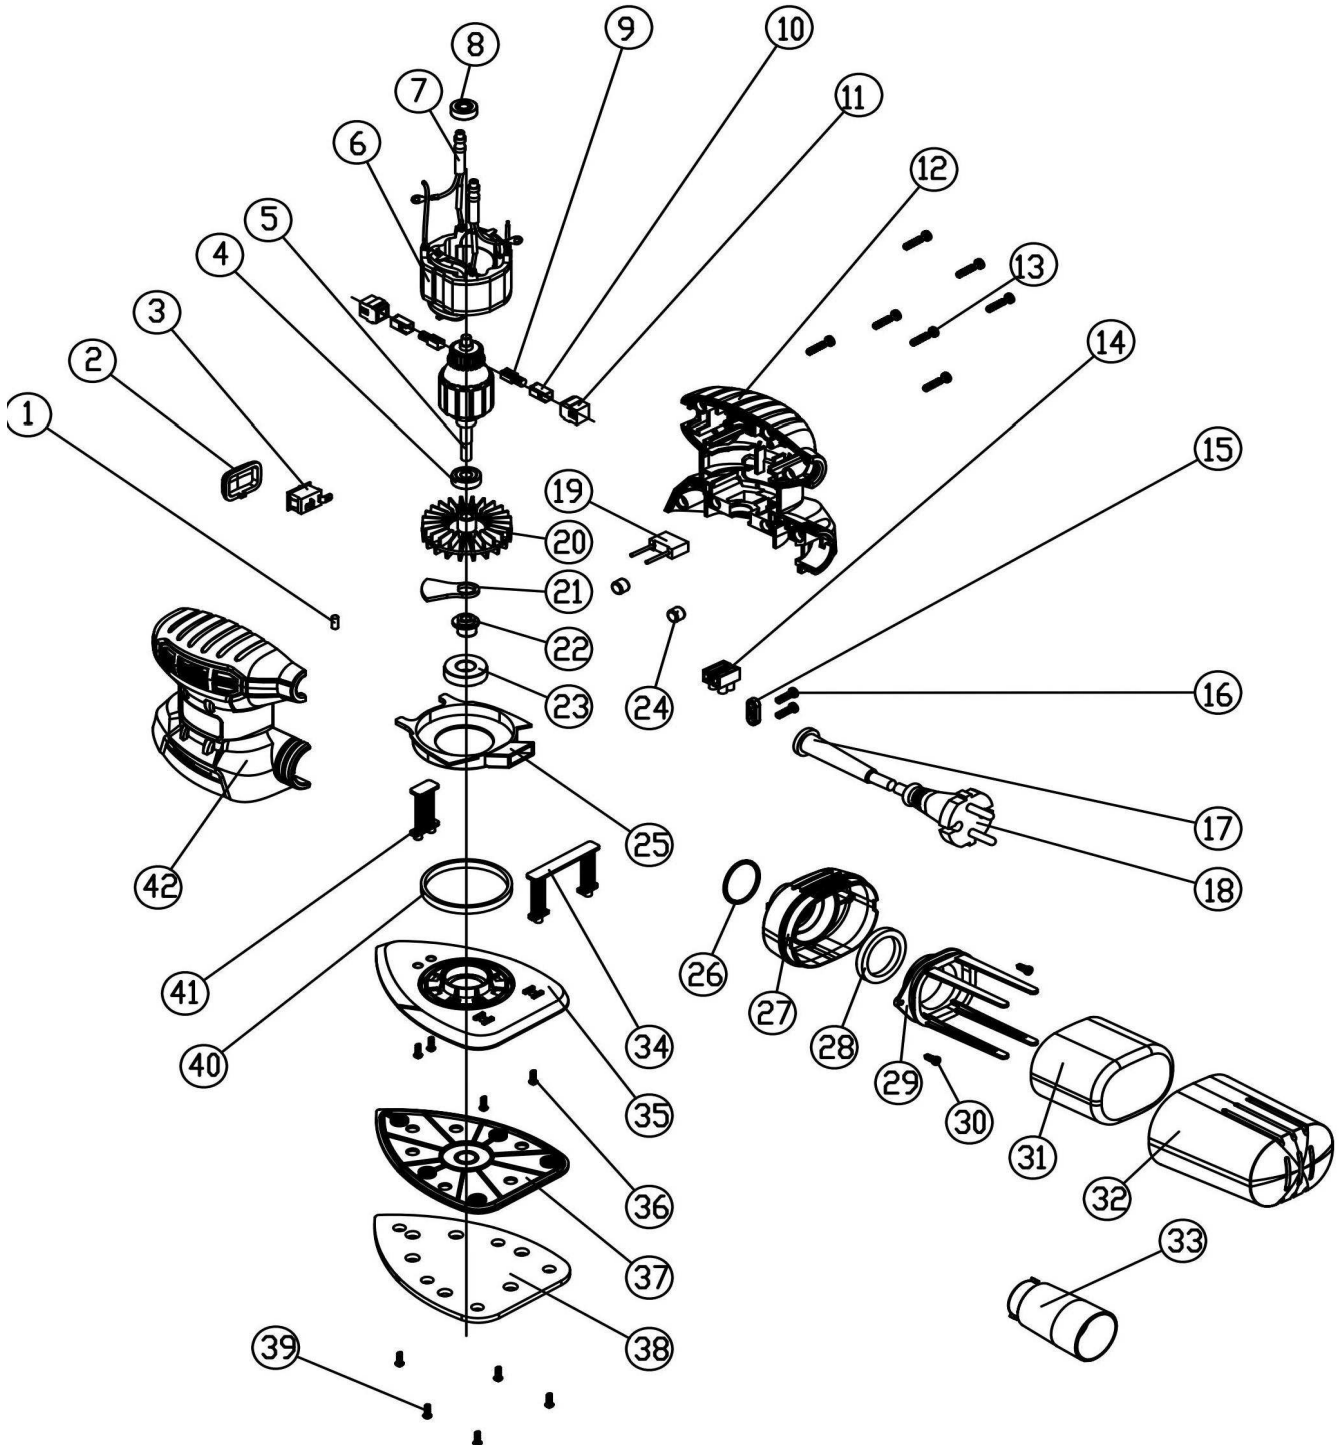

Barbuy Team S.A.

Ruta Nac. N° 9 Km 501 X2550CUR Bell Ville - Córdoba

fmartino@btatools.com.ar - repuestos@btatools.com.ar | www.btatools.com.ar

## Listado de Partes

### 9993443.4 LIJADORA ORB.DELTA 140x80mm 150W DP

**9993443.4 LIJADORA ORB.DELTA 140x80mm 150W DP**

<b>Codigo</b>	<b>Item</b>	<b>Descripcion</b>
R999340001	1	TOPE DE CARCAZA 1 p/9993443.4
R999340002	2	PROTECTOR INTERRUPTOR 2 p/9993443.4
R999340003	3	INTERRUPTOR 3 p/9993443.4
R999340004	5	ROTOR 5 p/9993443.4
R999340005	6	ESTATOR 6 p/9993443.4
R999340006	7	INDUCTOR 7 p/9993443.4
R999340007	9	JGO DE CARBONES 9 p/9993443.4
R999340008	10	PORTA CARBONES 10 p/9993443.4
R999340009	11	SOPORTE DE CARBONES 11 p/9993443.4
R999340010	12	CARCAZA DERECHA 12 p/9993443.4
R999340011	17	PROTECTOR DE CABLE 17 p/9993443.4
R999340012	18	CABLE DE ALIMENTACION 18 p/9993443.4
R999340013	19	CAPACITOR 19 p/9993443.4
R999340014	20	VENTILADOR 20 p/9993443.4
R999340015	21	CONTRAPESO 21 p/9993443.4
R999340016	22	EXCENTRICO 22 p/9993443.4
R999340017	24	TOPE DE GOMA p/9993443.4
R999340018	25	PROTECTOR DE POLVO 25 p/9993443.4
R999340019	26	ORING 26 p/9993443.4
R999340020	27	ADAPTADOR SOP. D/ BOLSA 27 p/9993443.4
R999340021	28	SELLO 28 p/9993443.4
R999340022	29	SOPORTE DE BOLSA 29 p/9993443.4
R999340023	31	BOLSA 31 p/9993443.4
R999340024	32	PROTECTO DE BOLSA 32 p/9993443.4
R999340025	33	TUBO 33 p/9993443.4
R999340026	34	PIE BASE PLASTICA DOBLE 34 p/9993443.4
R999340027	35	BASE DE LIJADORA 35 p/9993443.4
R999340028	37	BASE INTERMEDIA 37 p/9993443.4
R999340029	38	BASE DE GOMA 38 p/9993443.4
R999340030	40	SELLO DE BASE 40 p/9993443.4
R999340031	41	PIE BASE PLASTICA SIMPLE p/9993443.4
R999340032	42	CARCAZA IZQ. 42 p/9993443.4
R999340036		CAJA DE EMBALAJE p/9993443.4

<b>Codigo</b>	<b>Item</b>	<b>Descripcion</b>
R999340033		PAPEL DE LIJA P80 p/9993443.4
R999340034		PAPEL DE LIJA P120 p/9993443.4
R999340035		PAPEL DE LIJA P160 p/9993443.4