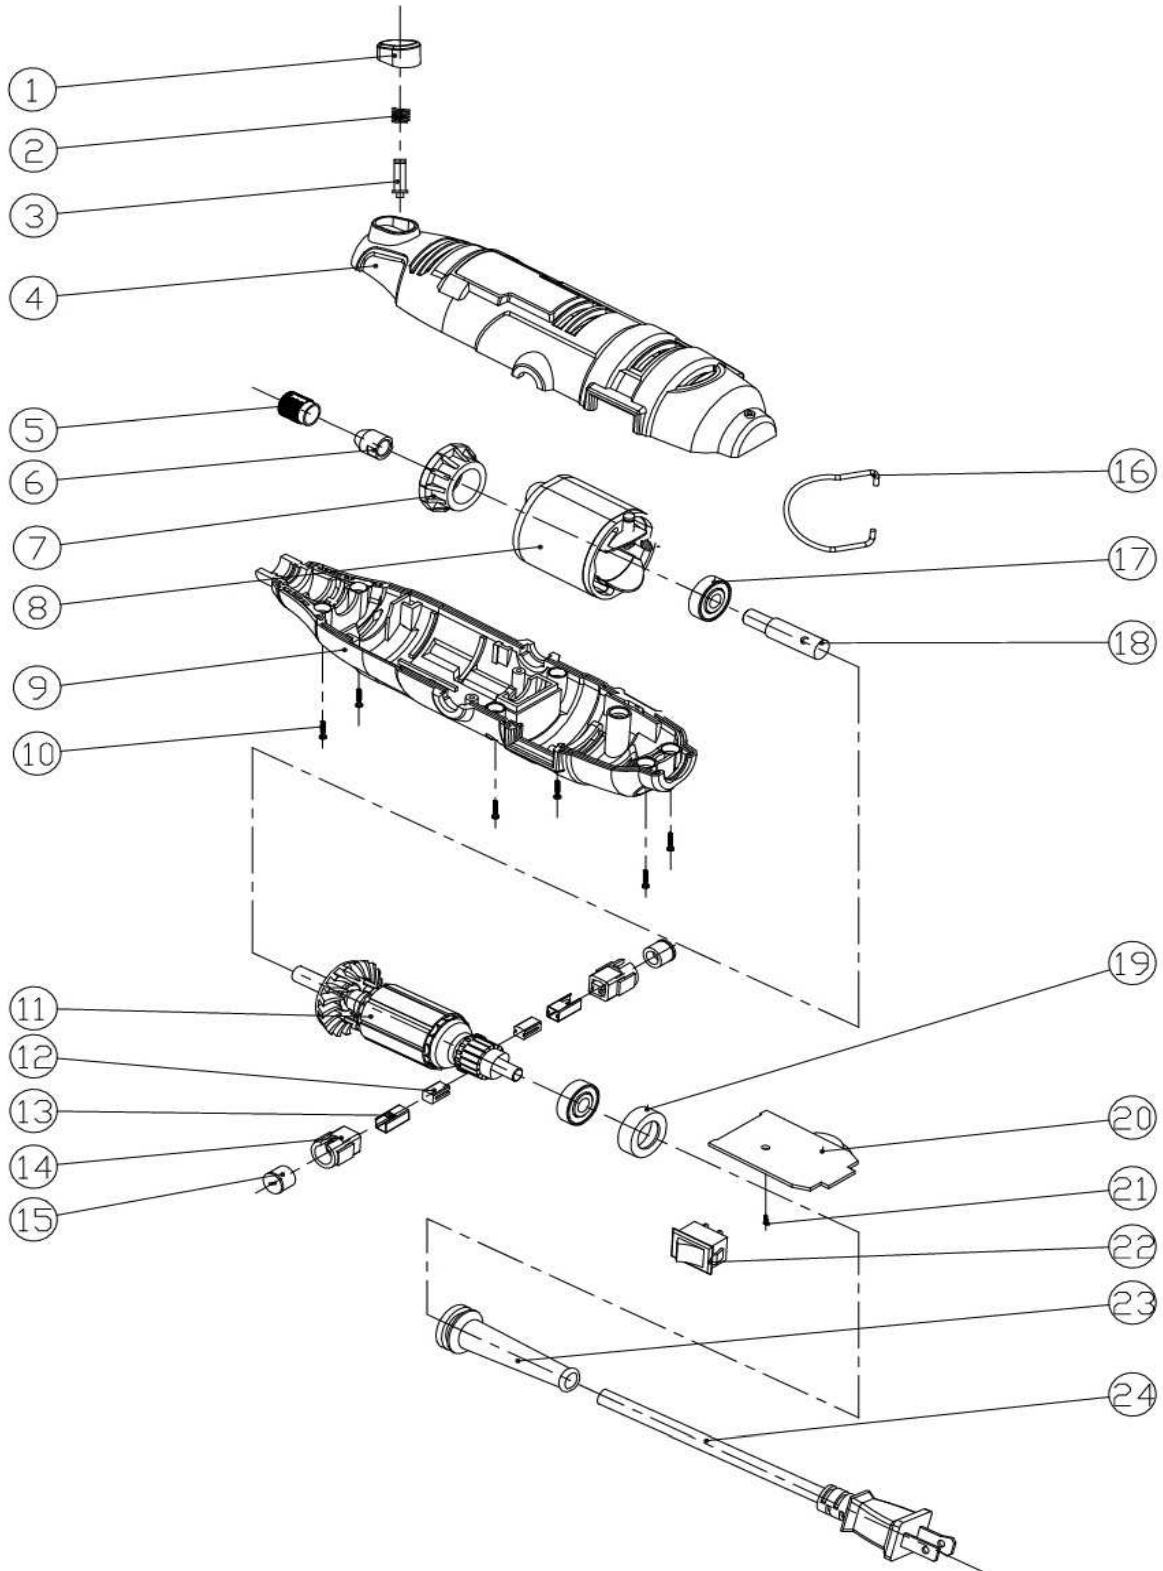

Barbuy Team S.A.

Ruta Nac. N° 9 Km 501 X2550CUR Bell Ville - Córdoba

fmartino@btatools.com.ar - repuestos@btatools.com.ar | www.btatools.com.ar

## Listado de Partes

### 9993470.1 MNITORNO MANUAL 0,8-3,2mm 135W DP

**9993470.1 MNITORNO MANUAL 0,8-3,2mm 135W DP**

<b>Codigo</b>	<b>Item</b>	<b>Descripcion</b>
R999340150	1	TRABA DE EJE 1 p/9993470.1
R999340151	2	RESORTE 2 p/9993470.1
R999340152	3	EJE TRABA DISCO 3 p/9993470.1
R999340153	4	CARCAZA SUPERIOR 4 p/9993470.1
R999340154	5	TUERCA D/MORDAZA 5 p/9993470.1
R999340155	6	MORDAZA 6 p/9993470.1
R999340156	7	AJUSTE DE MORDAZA 7 p/9993470.1
R999340157	8	ESTATOR 8 p/9993470.1
R999340158	9	CARCAZA INFERIOR 9 p/9993470.1
R999340159	11	ROTOR 11 p/9993470.1
R999340160	12	JGO DE CARBONES 12 p/9993470.1
R999340161	13	SOPORTE DE CARBON 13 p/9993470.1
R999340162	14	PORTA CARBONES 14 p/9993470.1
R999340163	15	TUERCA 15 p/9993470.1
R999340164	16	CONGADOR 16 p/9993470.1
R999340165	18	EJE 18 p/9993470.1
R999340166	19	PROTECTOR D/RODAMIENTO 19 p/9993470.1
R999340167	20	PLAQUETA REG. VELOCID. 20 p/9993470.1
R999340168	22	INTERRUPTOR 22 p/9993470.1
R999340169	23	PROTECTOR DE CABLE 23 p/9993470.1
R999340170	24	CABLE 24 p/9993470.1
R999340171	39	FLEXIBLES PROLONGACION 39 p/9993470.1
R999340172		MALETINES PLASTICO p/9993470